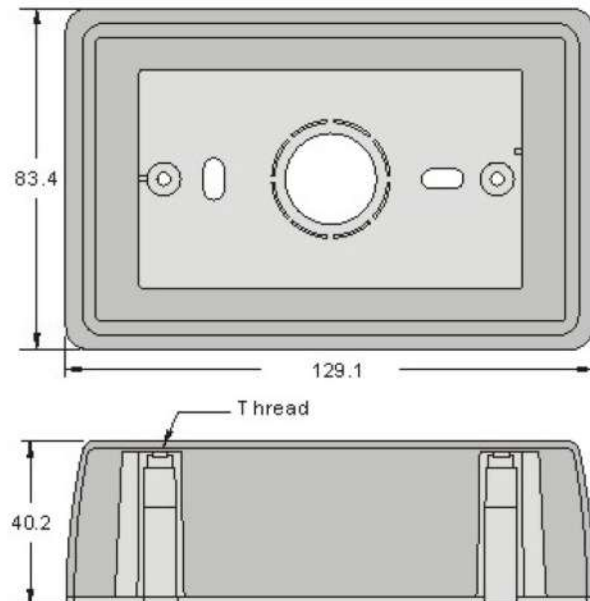

單位：mm
型號 Item No.	牙規 Thread		適用配線槽 Suitable Wiring Duct W x H	包裝 Packing
☐ ELBF-1WE1	UNC #6-32	美牙規	20x12, 32x12, 40x16 40x25, 60x16	1 Set
☐ ELBF-2WE1	W 1/8 - 40	英牙規	TF-2, TF-4, TF-5